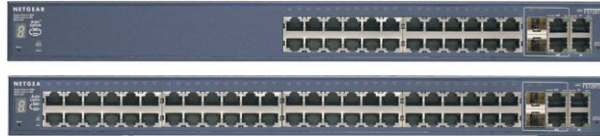

## New Network Switches for myMix

### POWER 12N and POWER 25

Power12N and POWER25 are pre-configured Netgear Fat Ethernet switches that allows to:

- power up to 12 (POWER12) / 25 (POWER25) myMix units with POE
- connect additional 12 / 23 myMix devices such as IEX16L and myMixCONTROL
- Provides 4 GB uplink ports to link other myMix switches for expanded networks

### MULTI 8

The preconfigured Netgear GS108-T is a 8-port managed Gigabit switch that solves a lot of connectivity issues and network expansion for myMix by simply plug-and-play.

- connect any myMix, IEX16, myMix CONTROL interface, or GB-uplink port from another myMix switch.
- Ideal switch for the FOH position